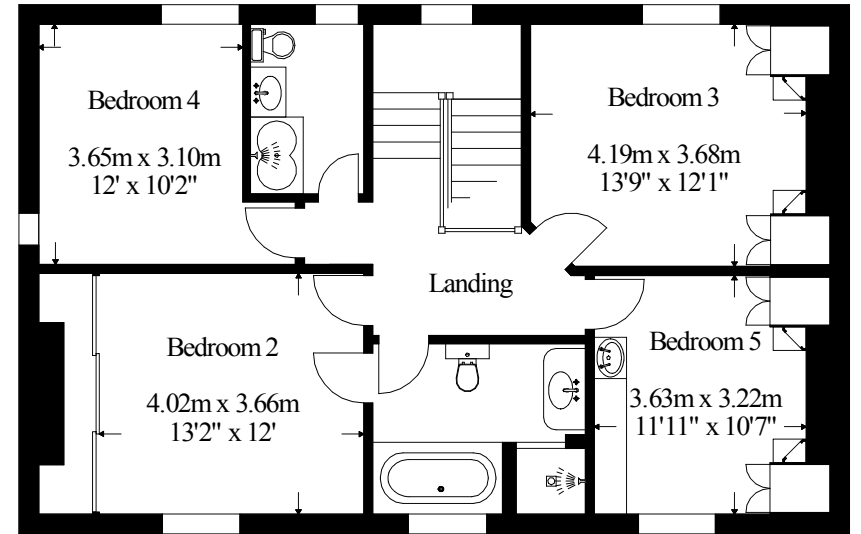

Approximate gross internal area

327.61 sq.m. 3526 sq.ft.

Scale: 1 2 3 Metres
5 10 Feet

First Floor

Ground Floor