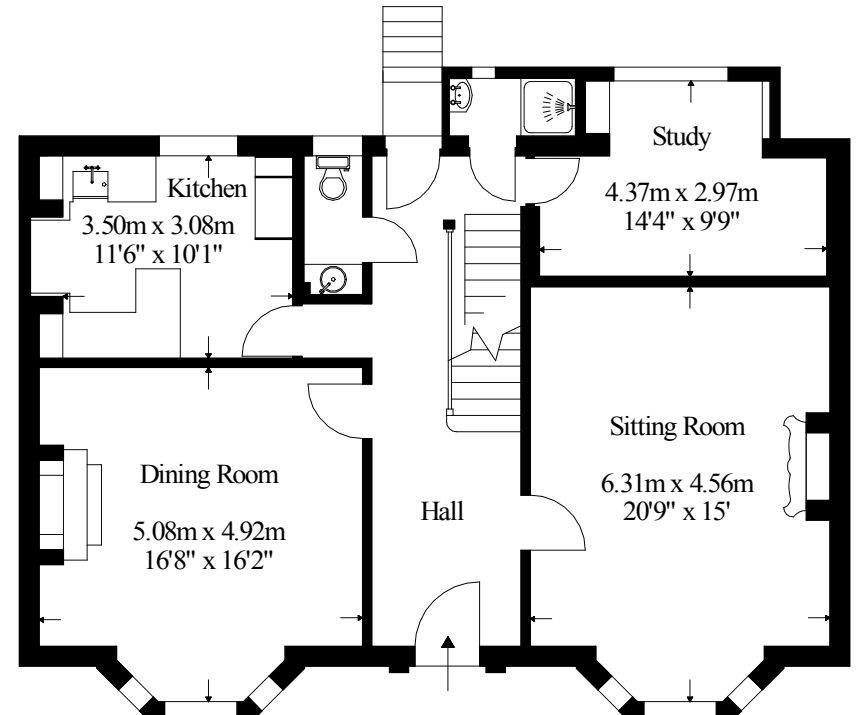

Approximate gross internal area

327.61 sq.m. 3526 sq.ft.

Scale: 1 2 3 Metres
5 10 Feet

First Floor

Ground Floor