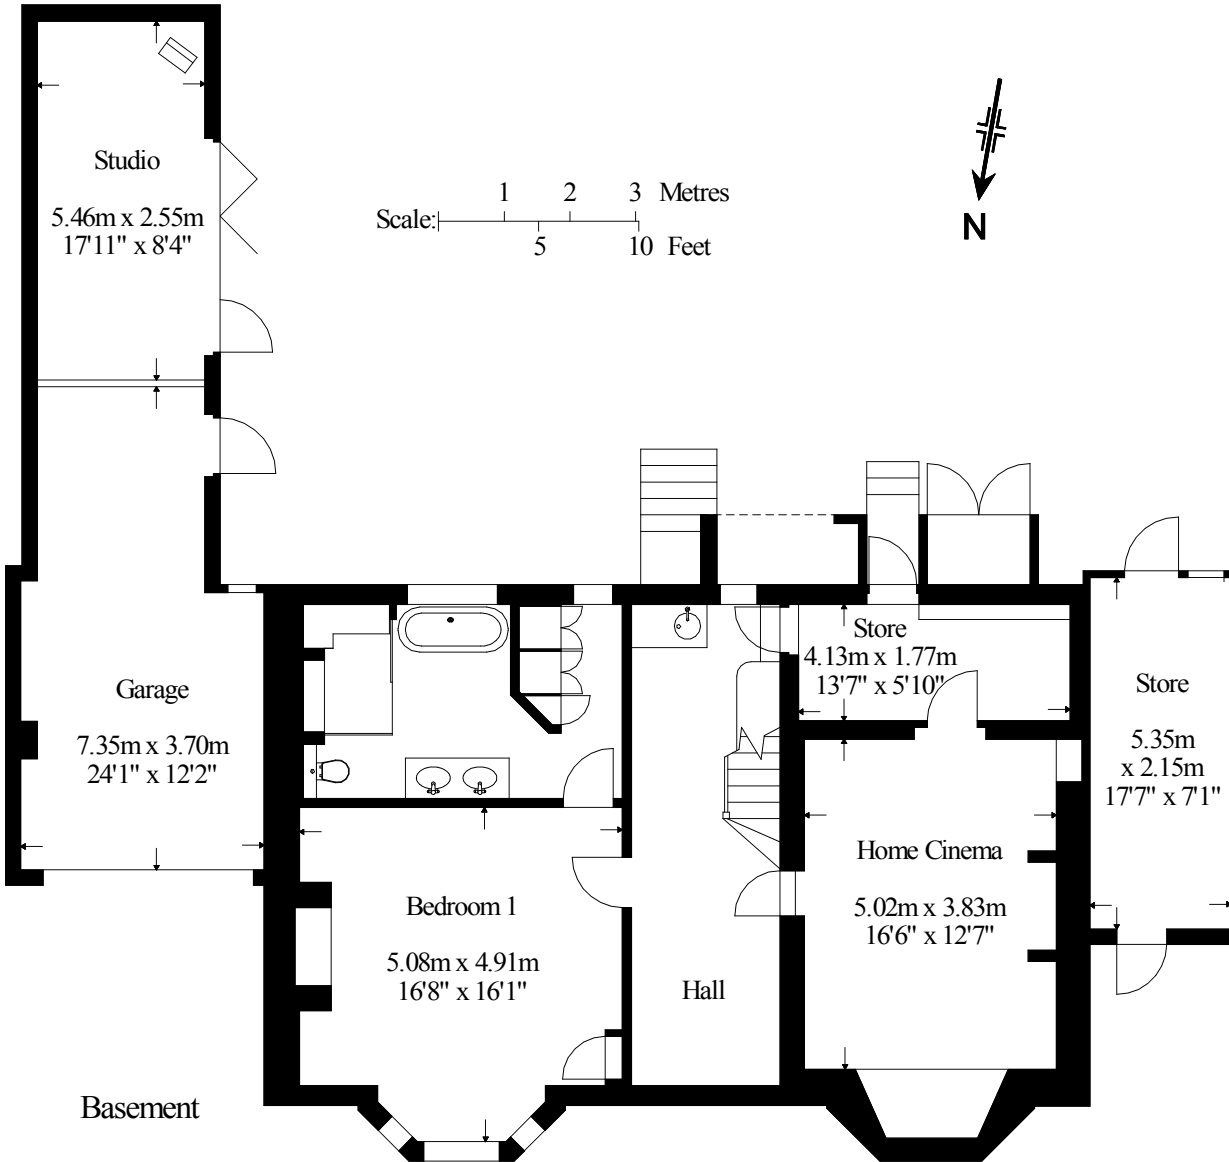

Approximate gross internal area

327.61 sq.m. 3526 sq.ft.

Scale: 1 2 3 Metres
5 10 Feet

First Floor

Ground Floor